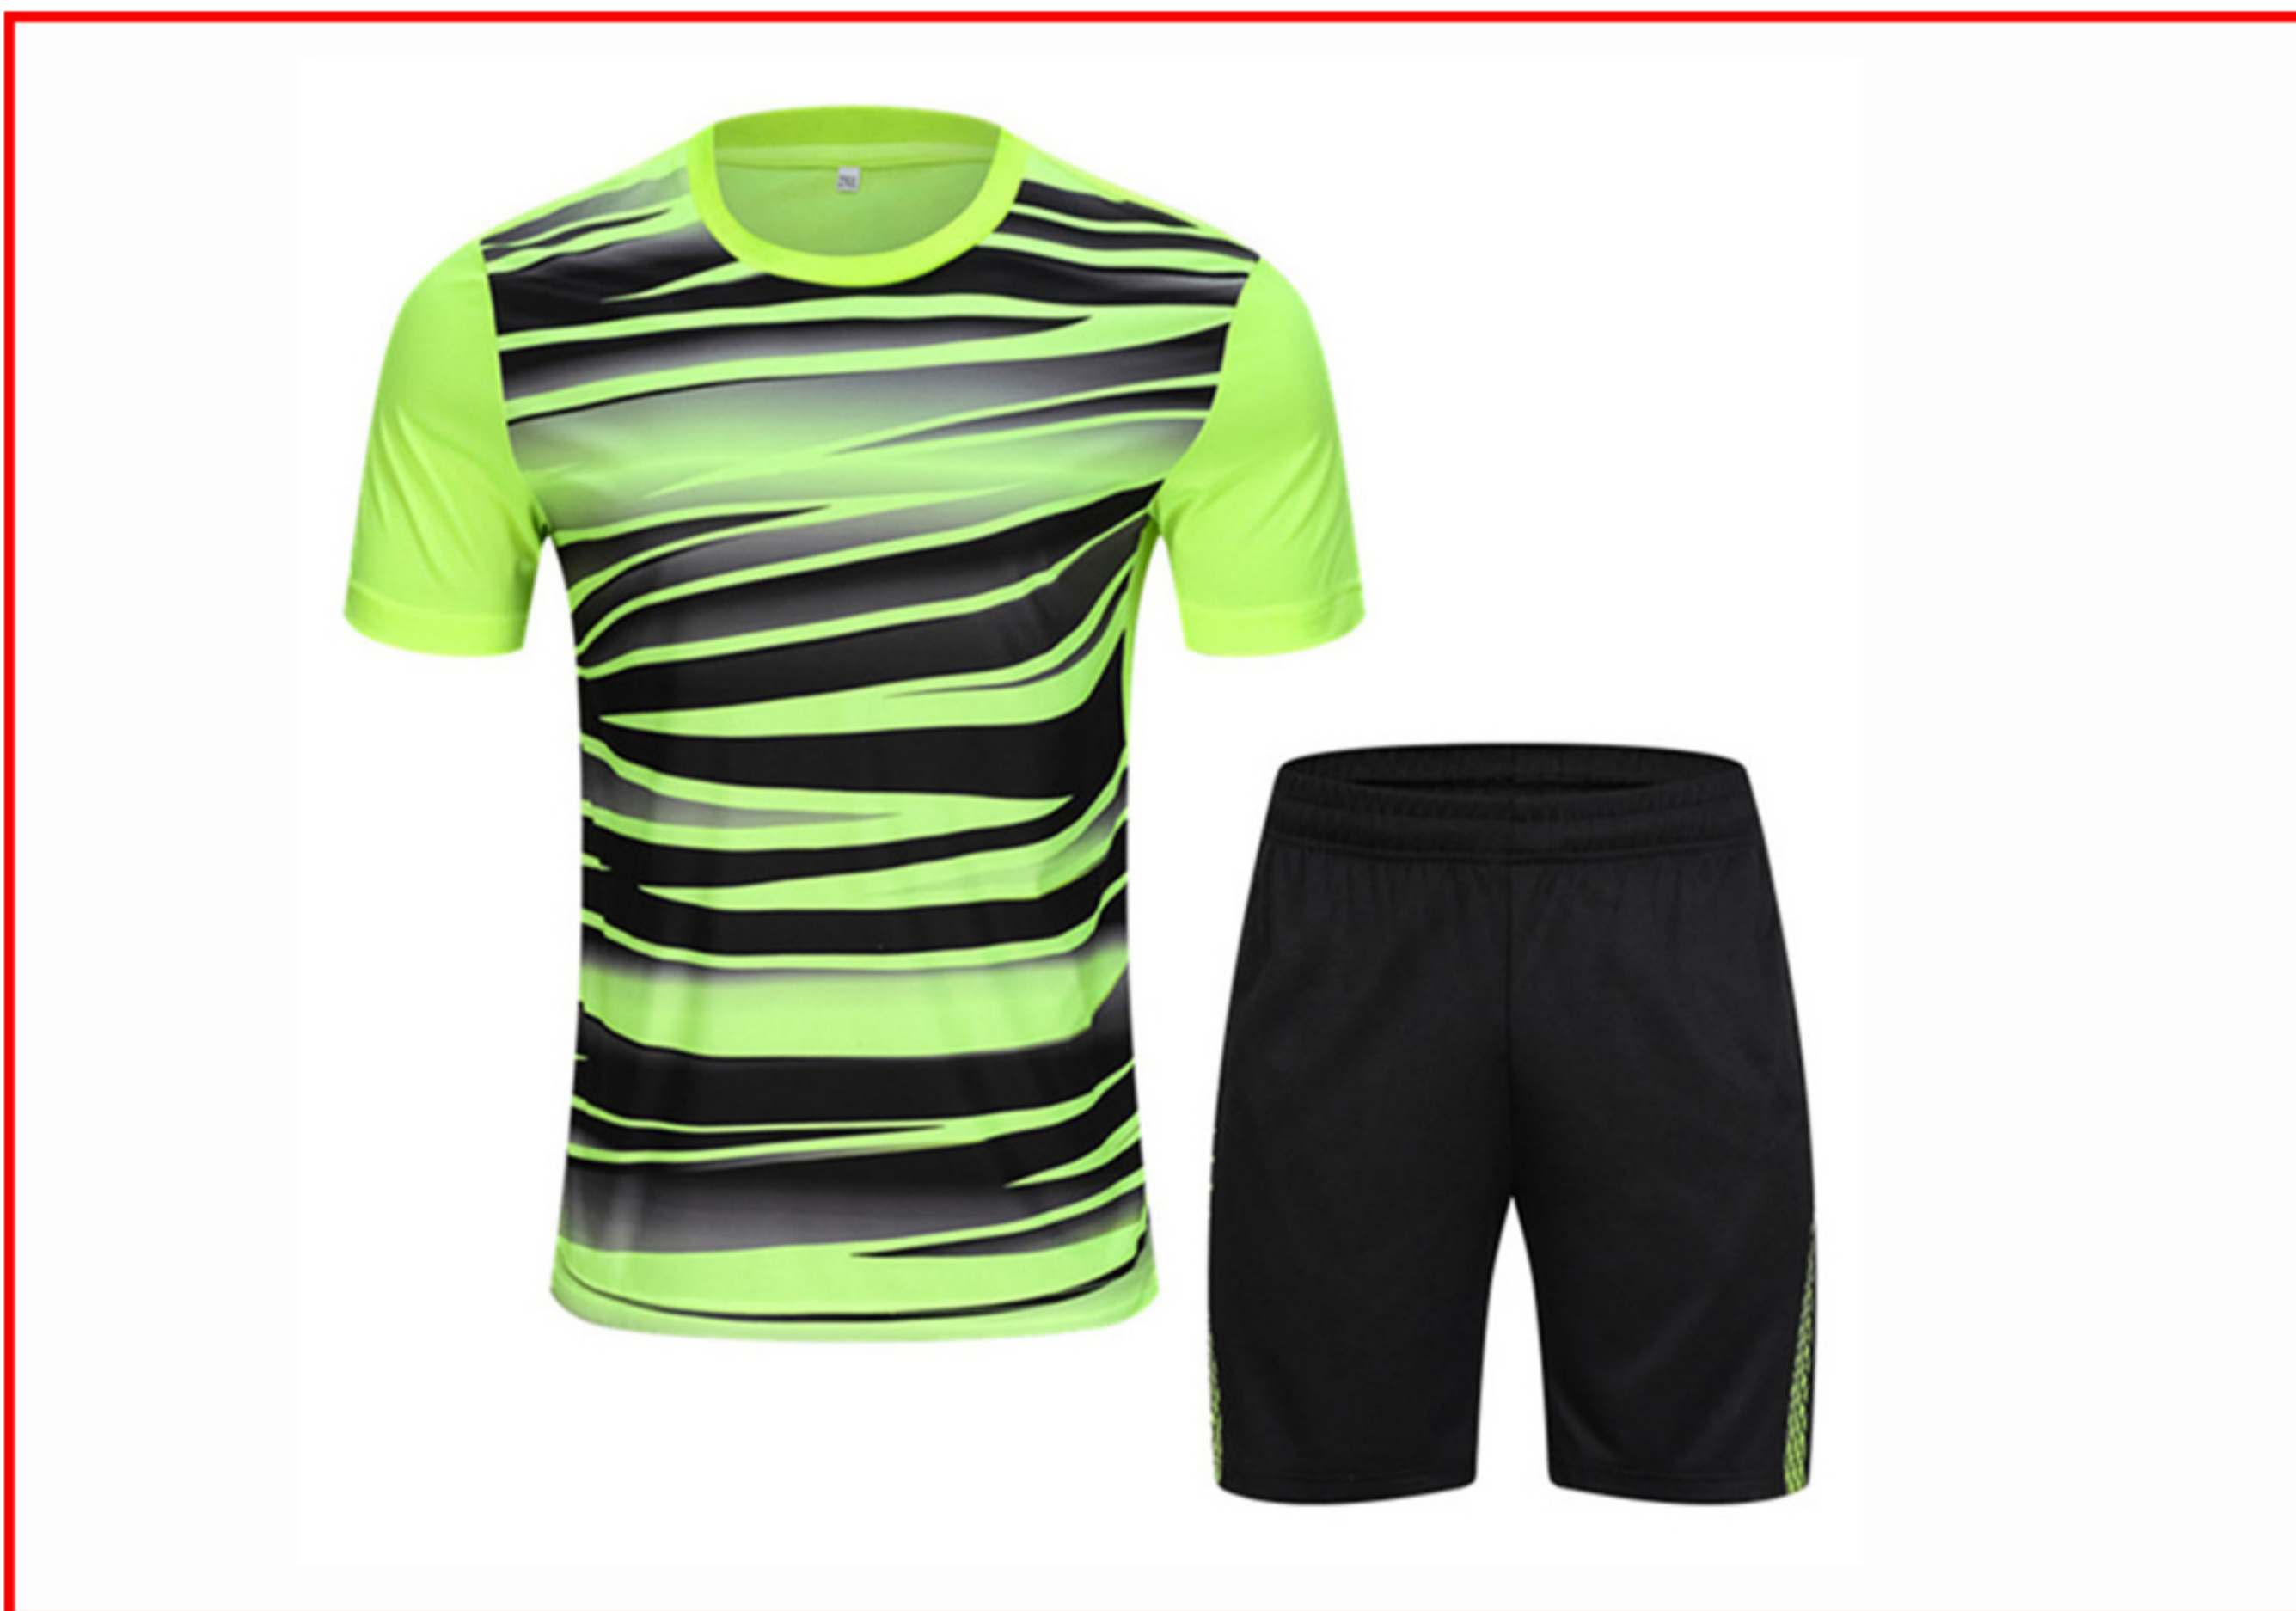

ART-1302

Men's Size US Small, Medium, Large, X-large, XX-large
Men's Sport Polo Tee Shirts. Dry Fit, Good for Golf, Tennis, Bowling, Badminton, or Other Sport Activities.
Machine wash or Hand wash in cold water, No Bleach, Low iron and tumble dry on low heat.
Please Check Sizes Chart in Shirt Image or Product Description Before Purchasing.(NOT Amazon size Chart).